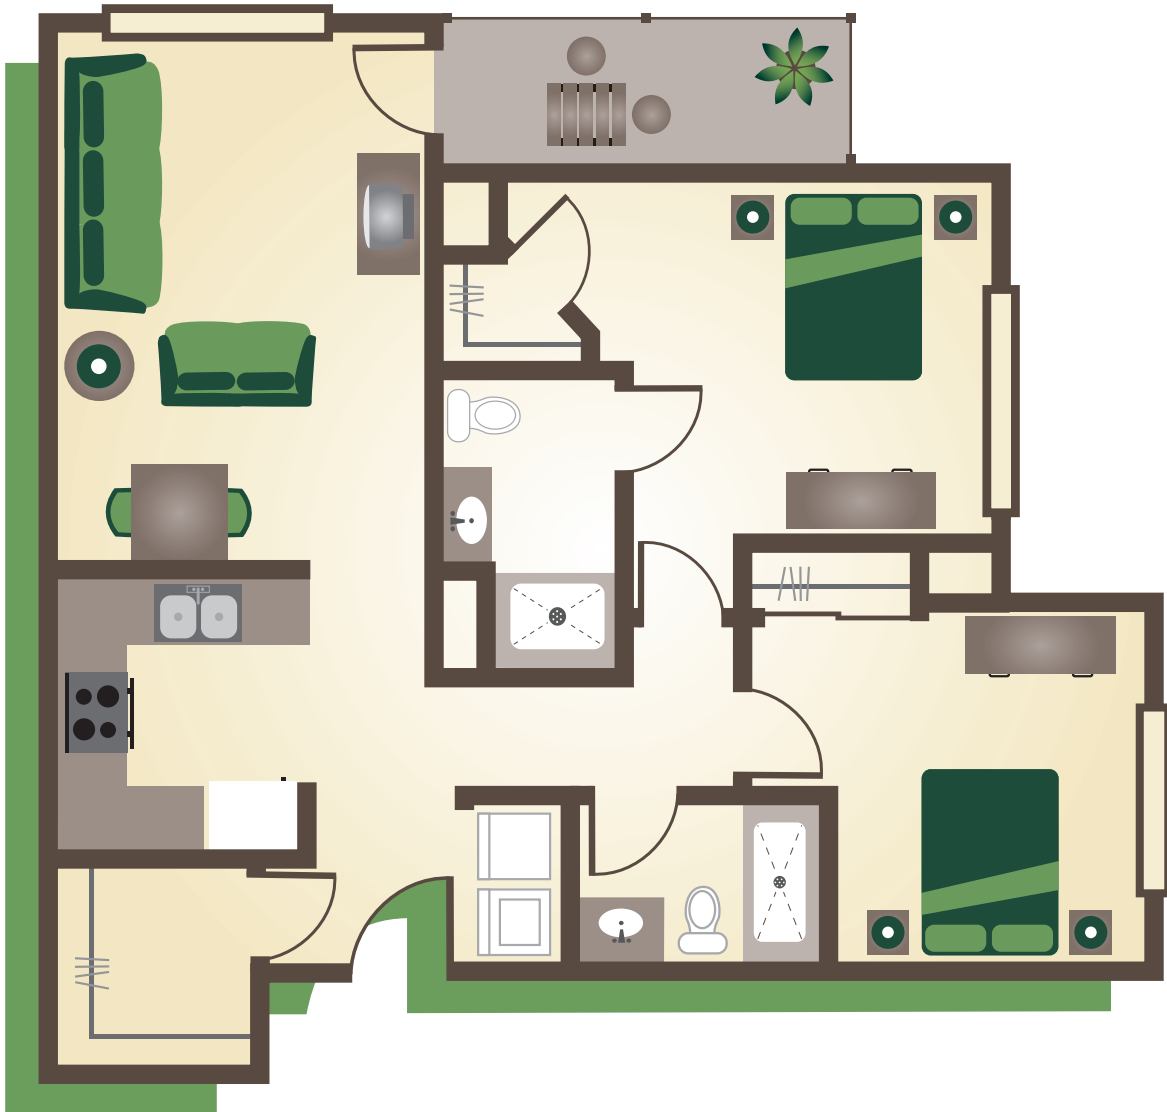

GROVE BUILDING

THE MAPLE SUITE

One bedroom plus den

850 square feet

GROVE BUILDING

THE POPLAR SUITE

Two bedroom

1,014 square feet

HARMONYHILL
RETIREMENT COMMUNITY

**Actual suite size and layout may vary. Furniture not included.*

GROVE BUILDING

THE OAK SUITE

Two bedroom plus den

1,270 square feet

**Actual suite size and layout may vary. Furniture not included.*