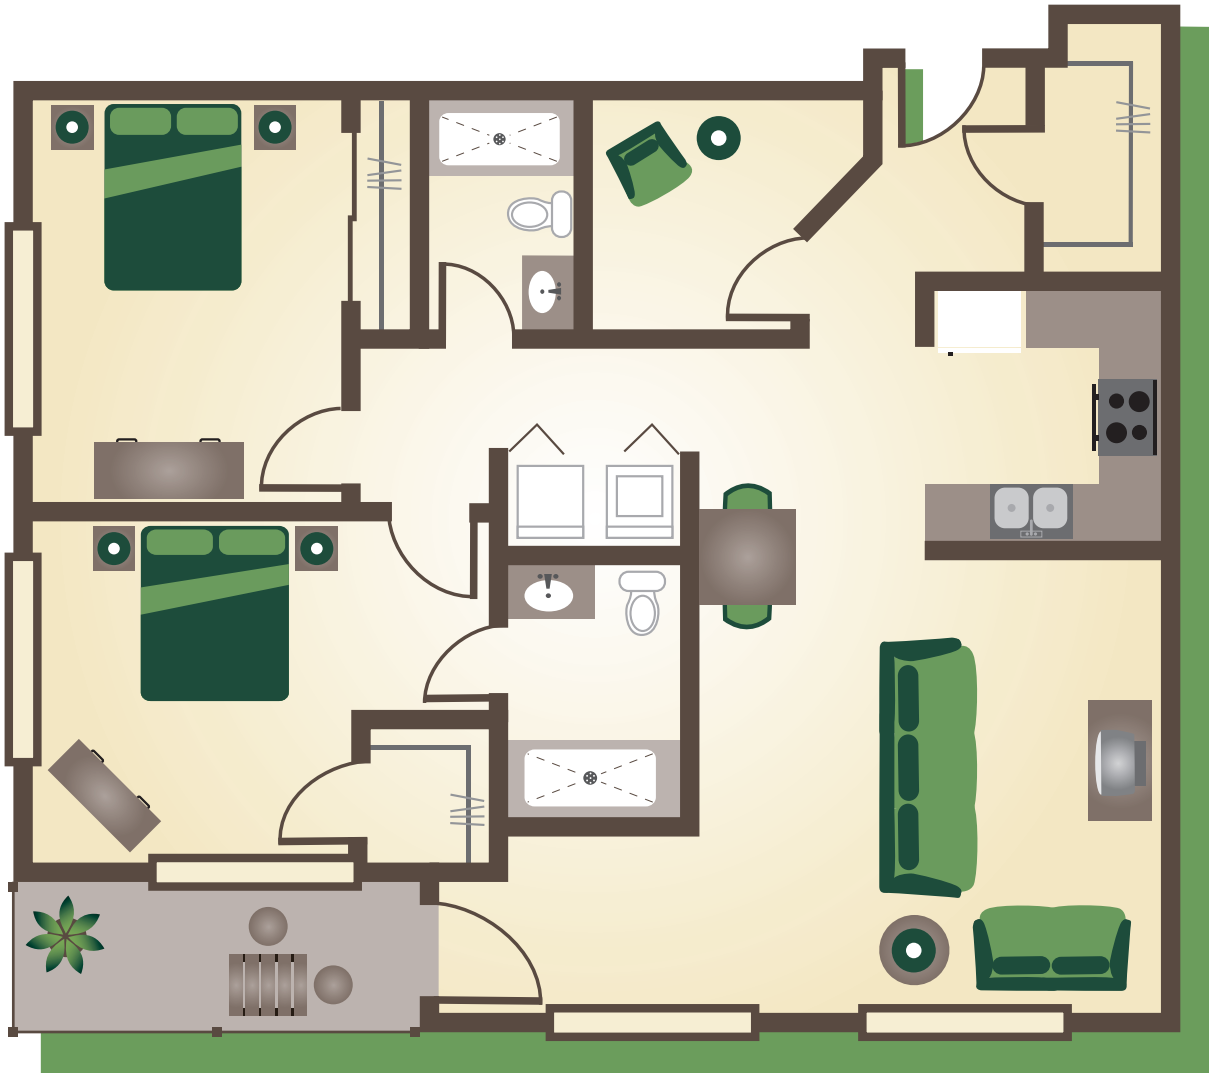

GROVE BUILDING

THE MAPLE SUITE

One bedroom plus den

850 square feet

GROVE BUILDING

THE POPLAR SUITE

Two bedroom

1,014 square feet

HARMONYHILL
RETIREMENT COMMUNITY

**Actual suite size and layout may vary. Furniture not included.*

GROVE BUILDING

THE OAK SUITE

Two bedroom plus den

1,270 square feet

**Actual suite size and layout may vary. Furniture not included.*