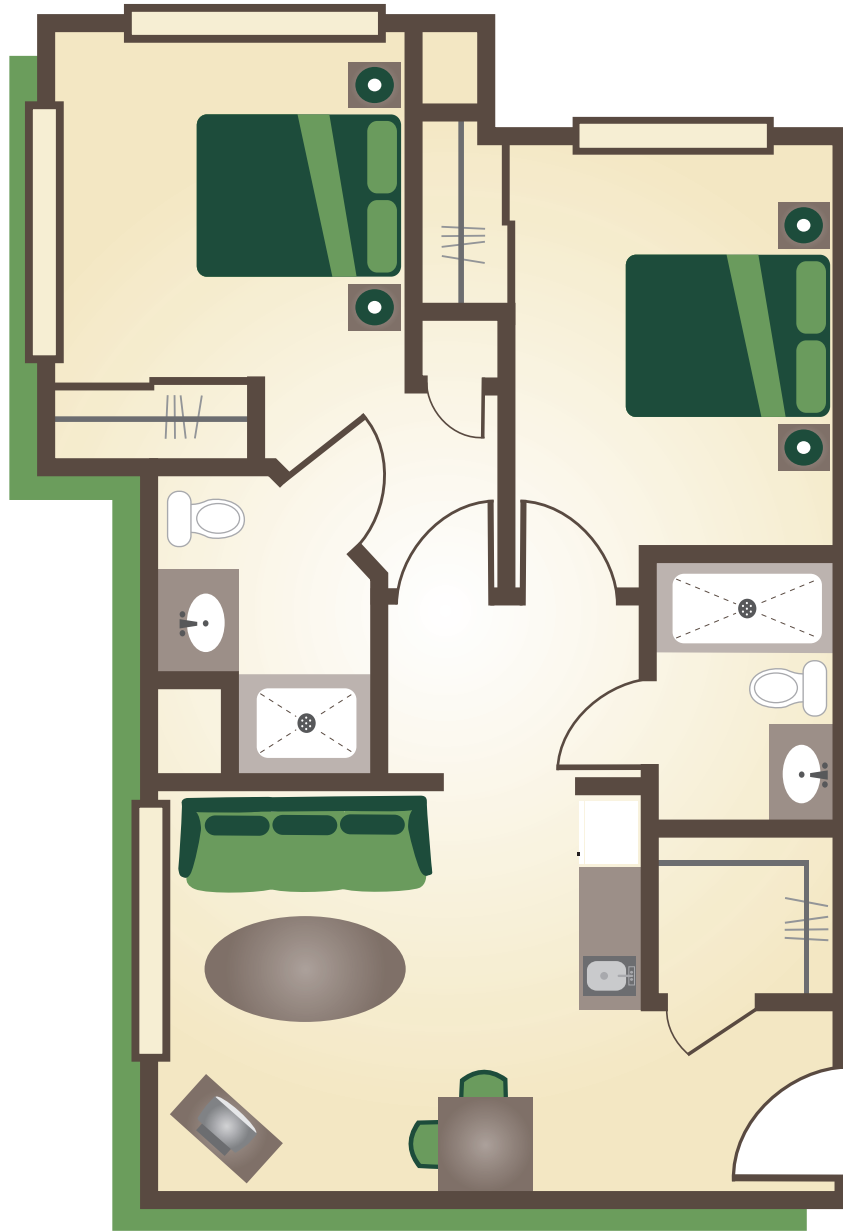

ORCHARD BUILDING

THE WILLOW SUITE

Studio suite

400 square feet

HARMONYHILL
RETIREMENT COMMUNITY

**Actual suite size and layout may vary. Furniture not included.*

ORCHARD BUILDING

THE BIRCH SUITE

One bedroom

550 square feet

ORCHARD BUILDING

THE ELM SUITE

One bedroom plus den

550 square feet

ORCHARD BUILDING

THE ASH SUITE

Two bedroom

805 square feet