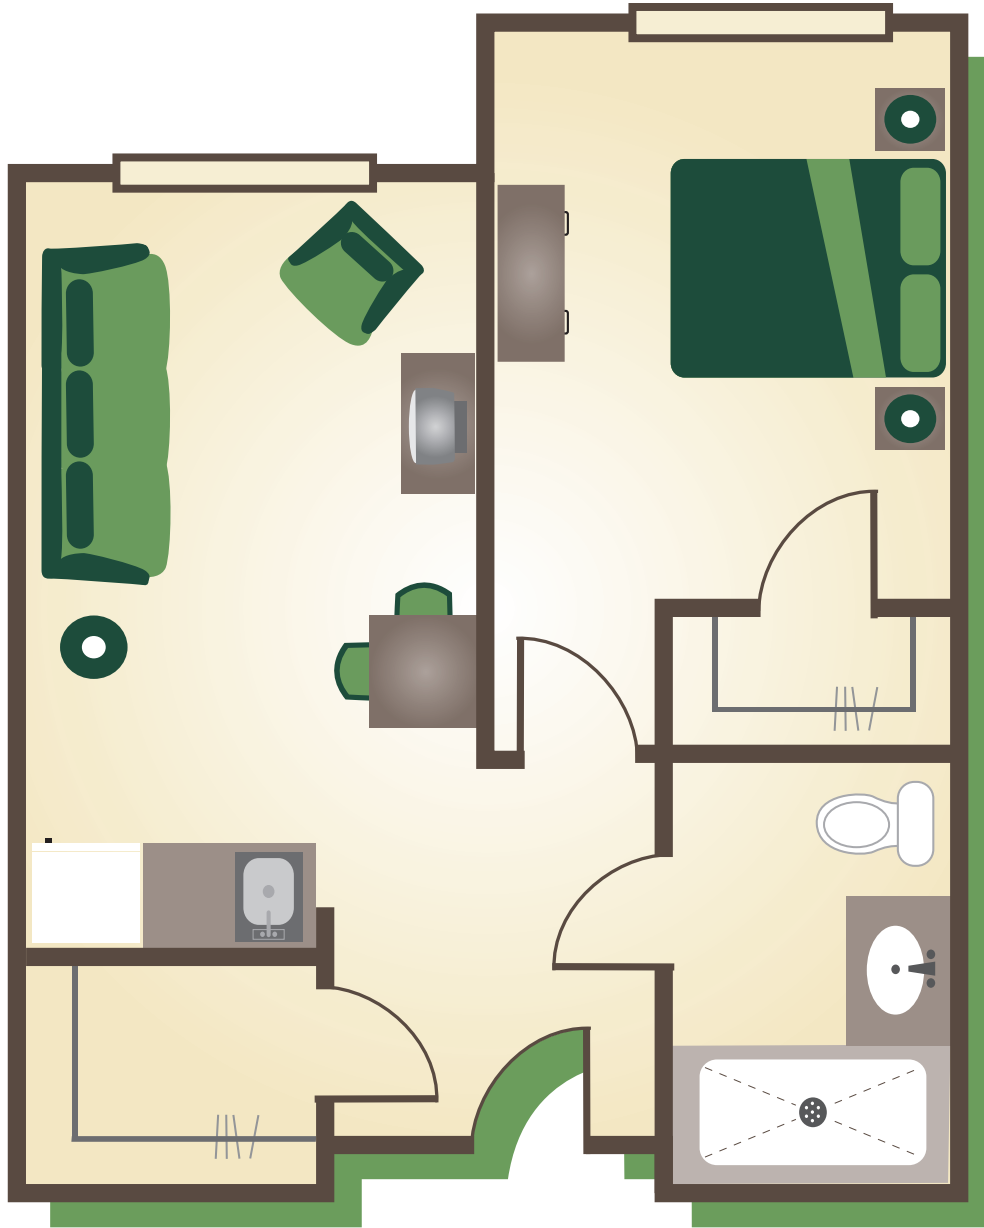

ORCHARD BUILDING

THE WILLOW SUITE

Studio suite

400 square feet

HARMONYHILL
RETIREMENT COMMUNITY

**Actual suite size and layout may vary. Furniture not included.*

ORCHARD BUILDING

THE BIRCH SUITE

One bedroom

550 square feet

ORCHARD BUILDING

THE ELM SUITE

One bedroom plus den

550 square feet

ORCHARD BUILDING

THE ASH SUITE

Two bedroom

805 square feet