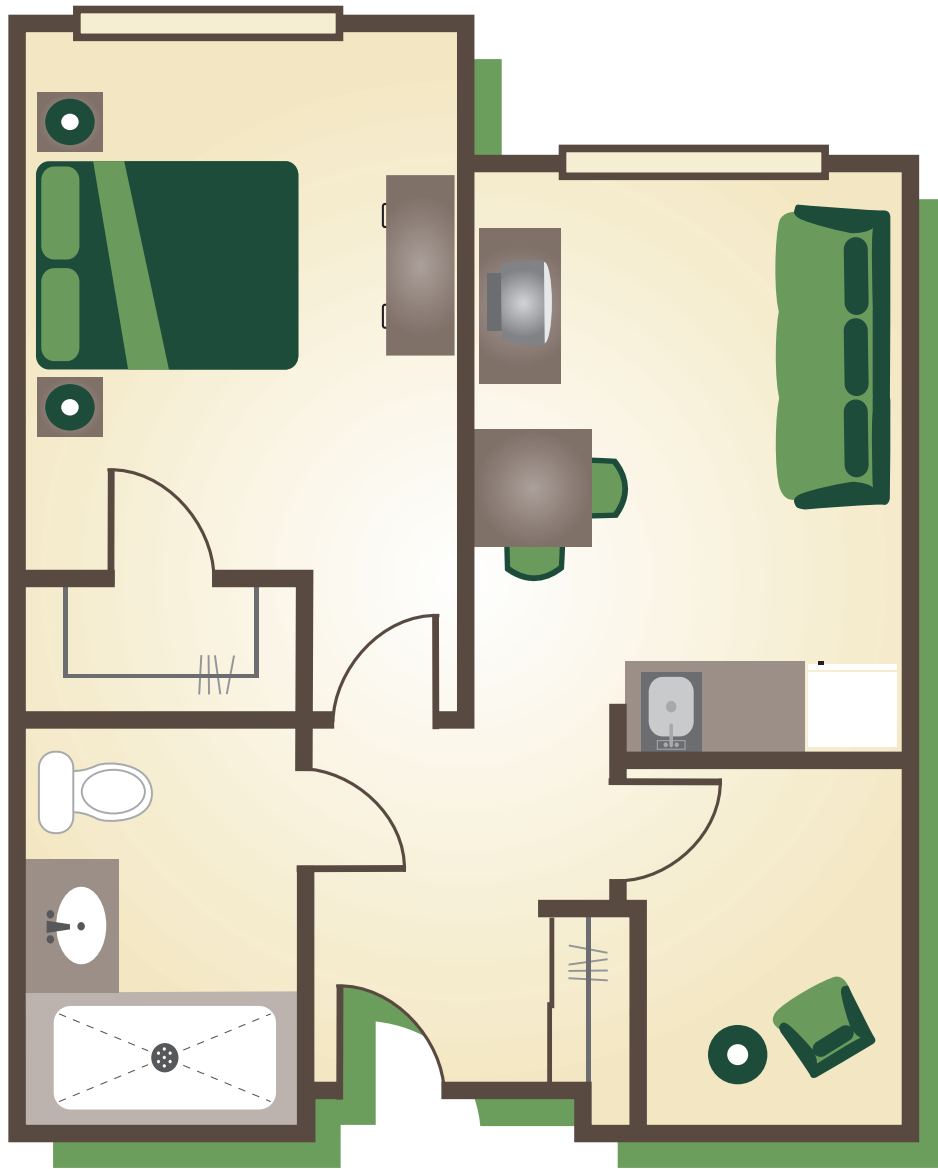

ORCHARD BUILDING

THE WILLOW SUITE

Studio suite

400 square feet

HARMONYHILL
RETIREMENT COMMUNITY

**Actual suite size and layout may vary. Furniture not included.*

ORCHARD BUILDING

THE BIRCH SUITE

One bedroom

550 square feet

ORCHARD BUILDING

THE ELM SUITE

One bedroom plus den

550 square feet

ORCHARD BUILDING

THE ASH SUITE

Two bedroom

805 square feet